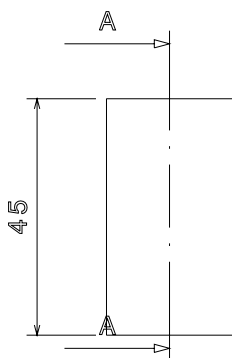

PRODUCT CODE: PSC20W
PVC CONDUIT SOLID COUPLER

DESCRIPTION

20mm PVC Conduit Solid Coupler

FINISH

White

MATERIAL

PVC

PACKAGING

Packed in qty 100

ADDITIONAL NOTES

Manufactured to BS4607 part 1

Isometric view

Side view

Section view A-A

Top view